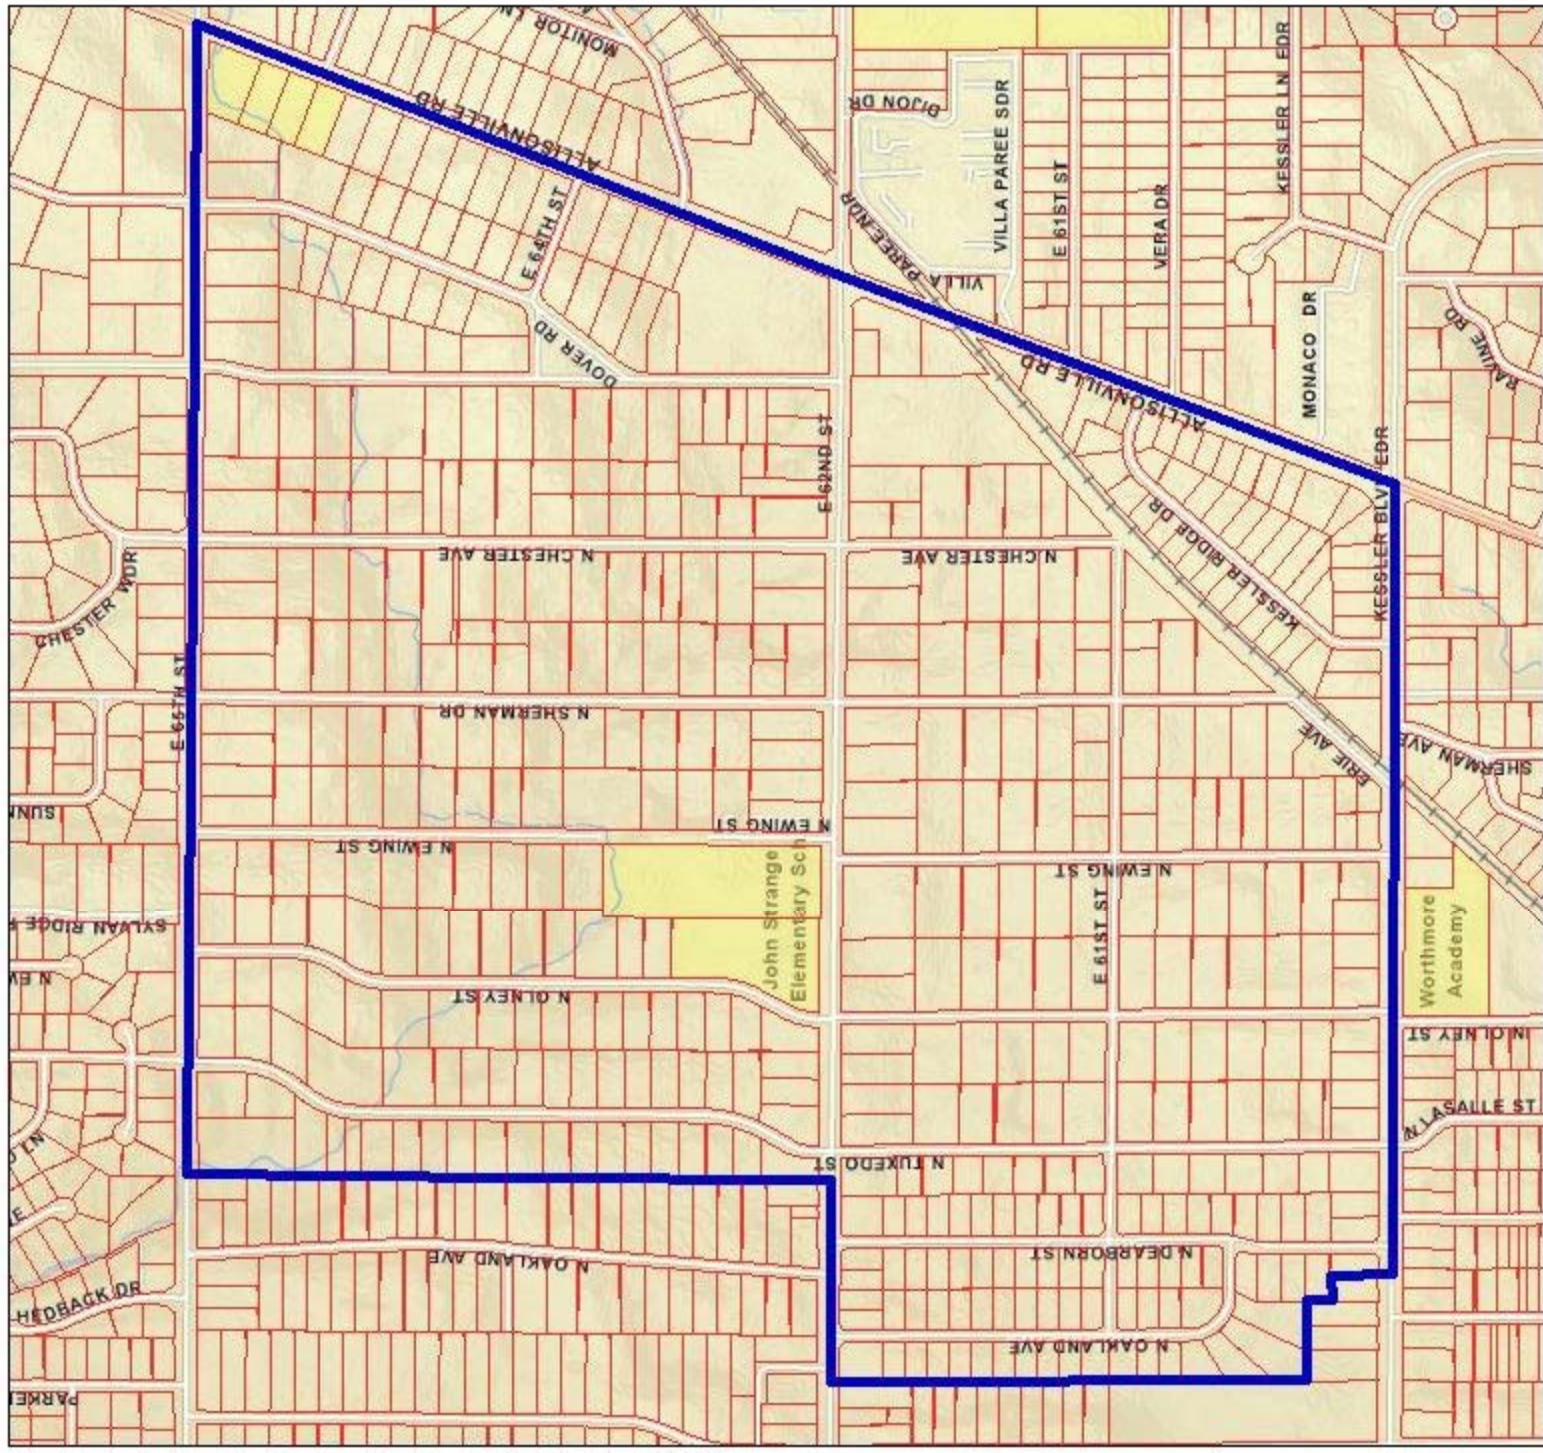

# Fairfield - Sylvan Neighborhood

February 27, 2013

1:9,500

-  Parcel
-  Interstate
-  Ramp
-  Thoroughfare
-  Major Street
-  Street
-  Stream