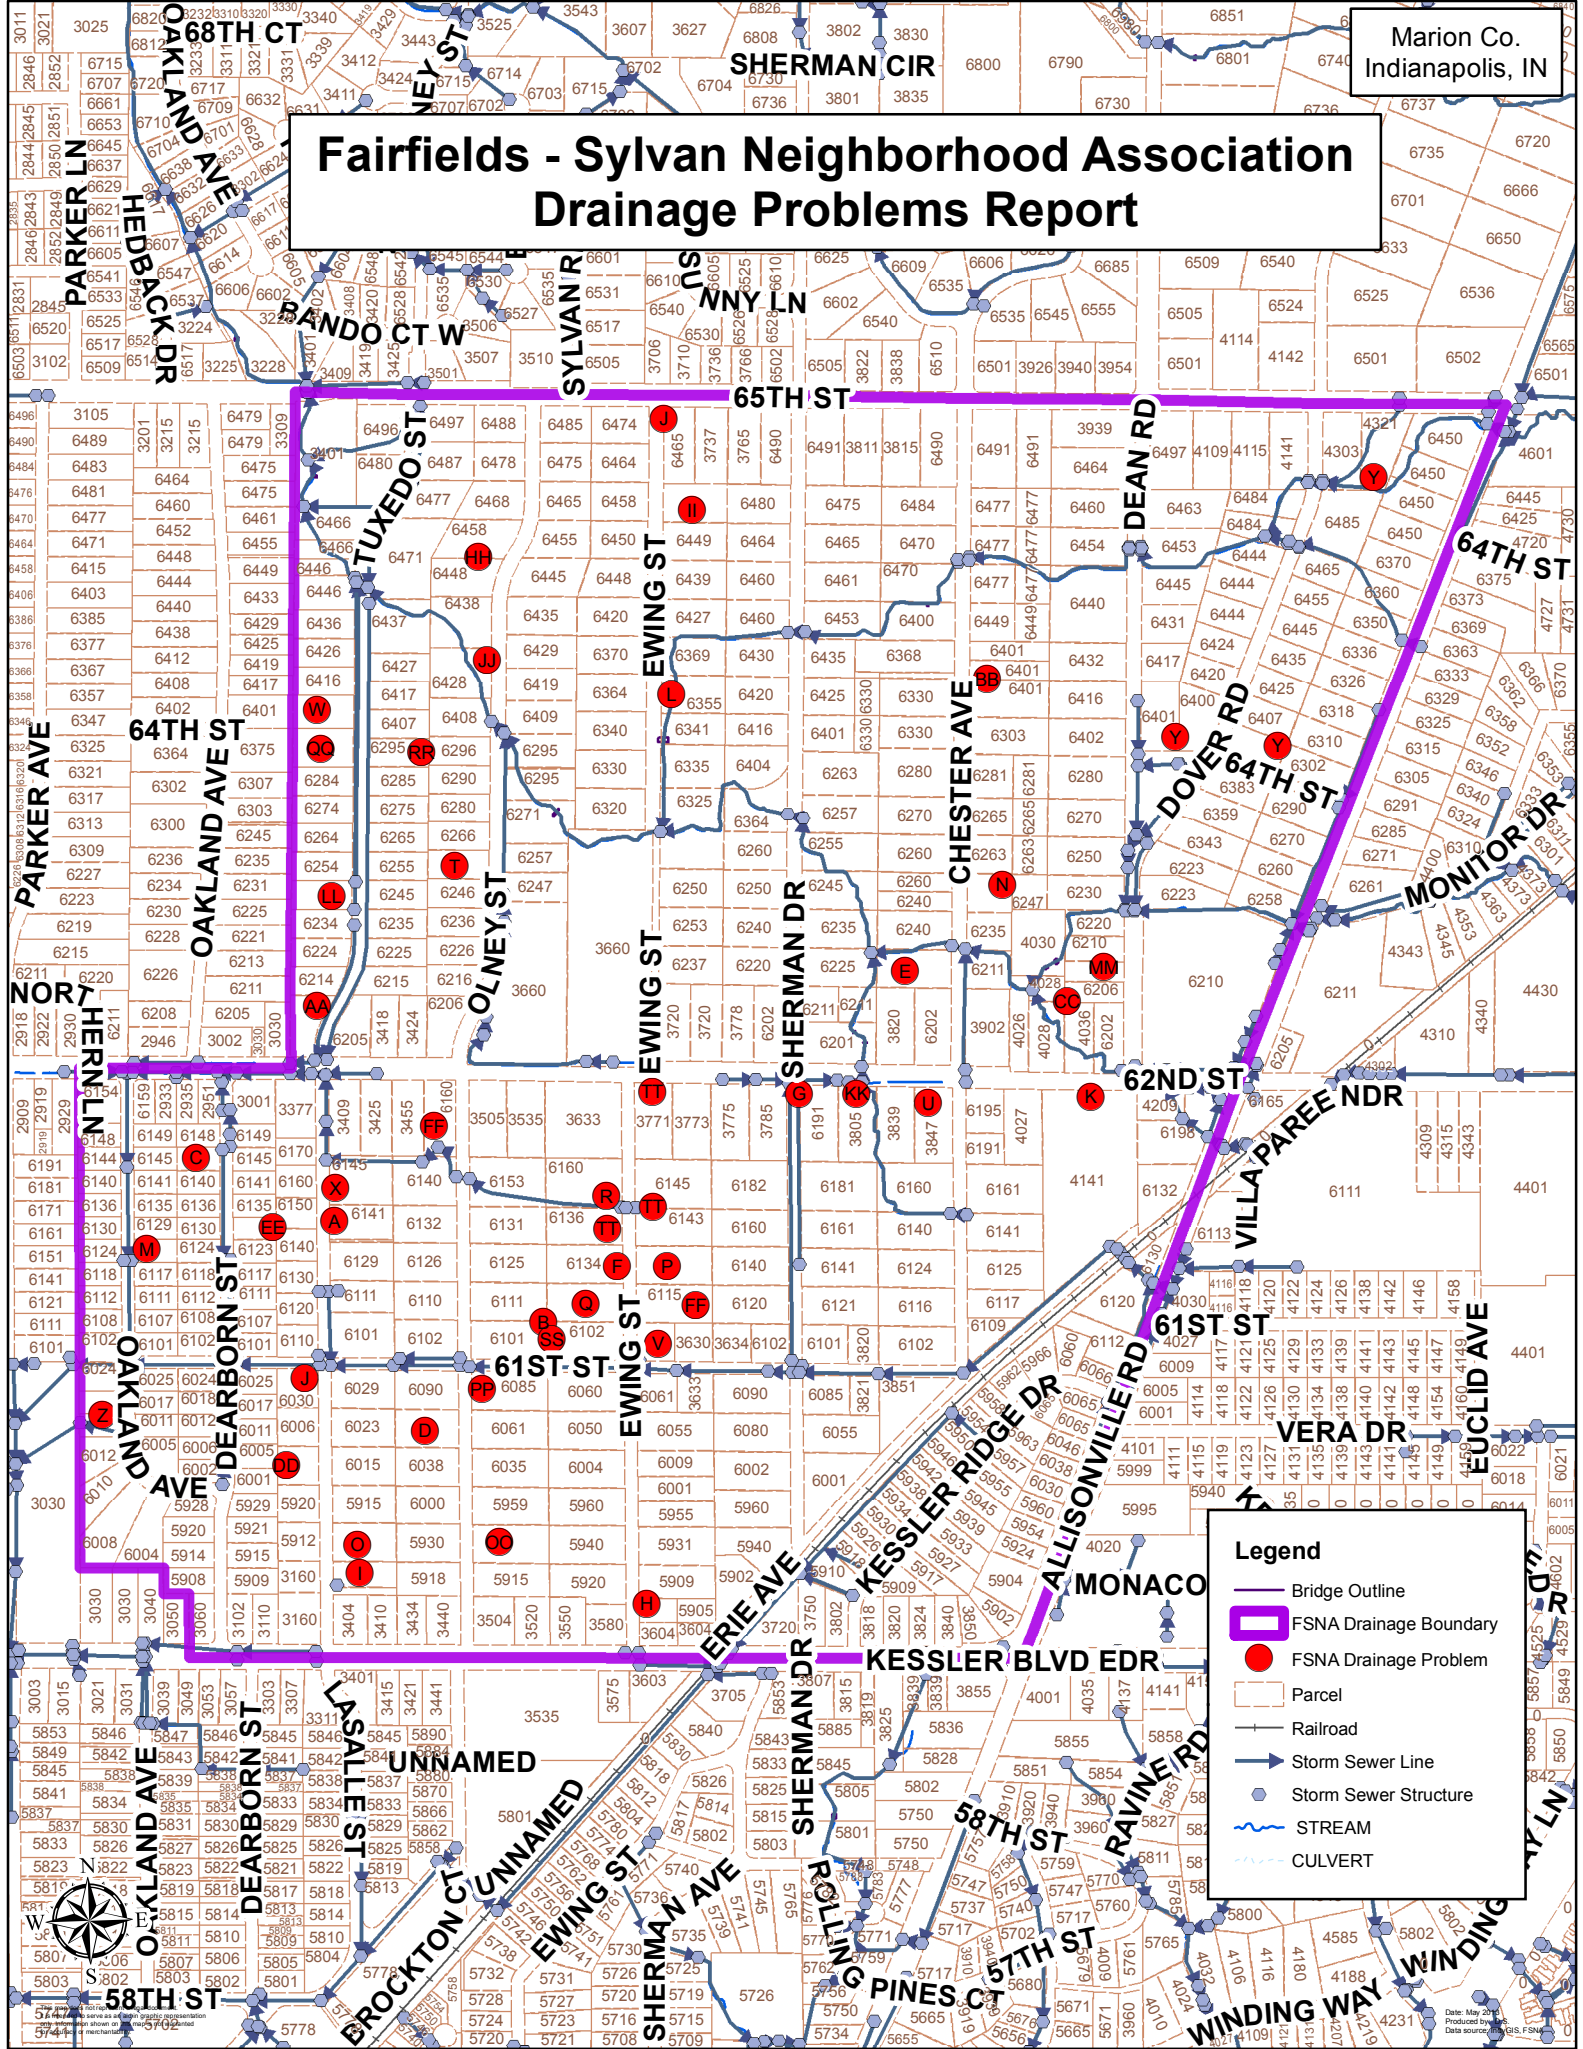

Fairfields - Sylvan Neighborhood Association Drainage Problems Report

Legend

- Bridge Outline
- FSNA Drainage Boundary
- FSNA Drainage Problem
- Parcel
- Railroad
- Storm Sewer Line
- Storm Sewer Structure
- STREAM
- CULVERT